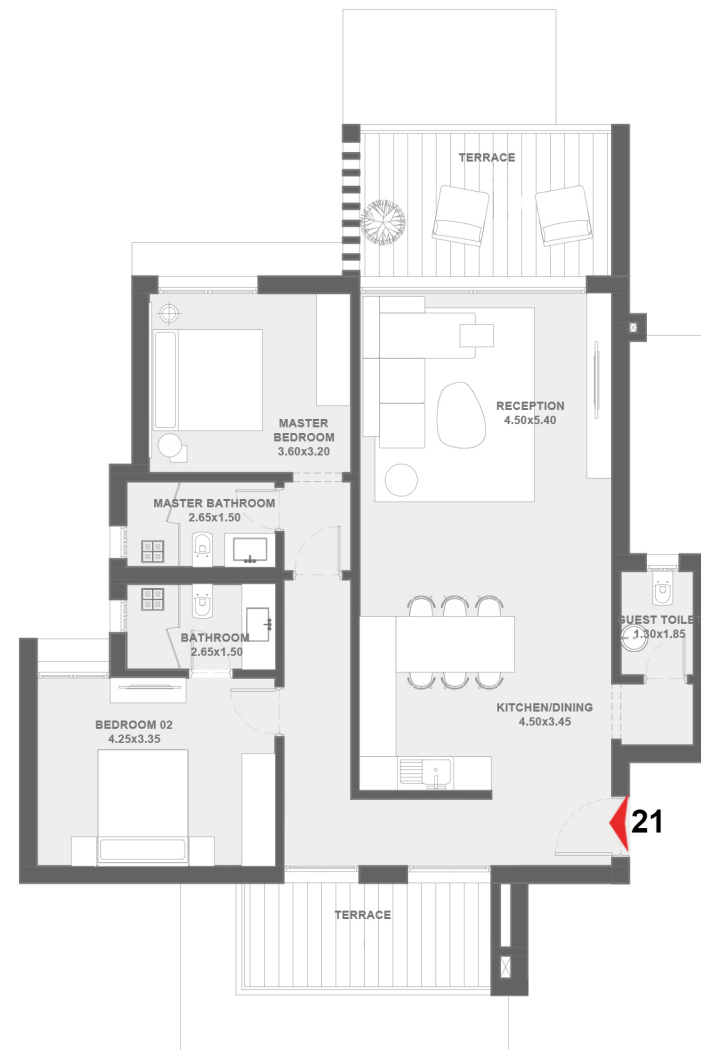

Total Area 157.0m²
Internal Area 148.0m²
Terraces Area 9.0m²

Total Area 139.0m²
Internal Area 126.0m²
Terraces Area 13.0m²

Total Area 130.0m²

Internal Area 112.0m²

Terraces Area 18.0m²

Total Area 159.0m²
Internal Area 147.0m²
Terraces Area 12.0m²

Total Area 150.0m²
Internal Area 127.0m²
Terraces Area 23.0m²

Total Area 147.0m²
Internal Area 136.0m²
Terraces Area 11.0m²

Total Area 140.0m²
Internal Area 126.0m²
Terraces Area 14.0m²

Total Area 142.0m²
Internal Area 126.0m²
Terraces Area 16.0m²