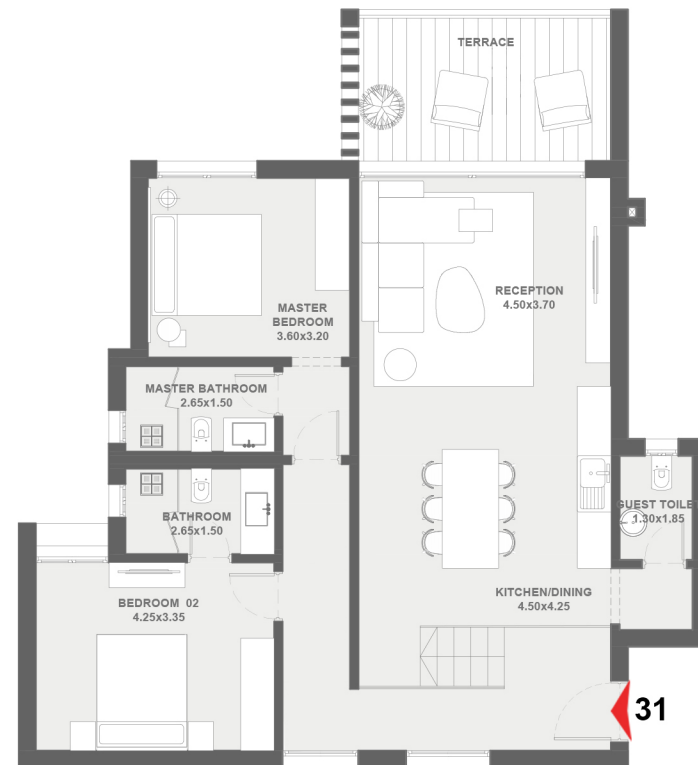

Total Area 157.0m²
Internal Area 148.0m²
Terraces Area 9.0m²

Total Area 139.0m²
Internal Area 126.0m²
Terraces Area 13.0m²

Total Area 130.0m²

Internal Area 112.0m²

Terraces Area 18.0m²

Total Area 159.0m²
Internal Area 147.0m²
Terraces Area 12.0m²

Total Area 150.0m²
Internal Area 127.0m²
Terraces Area 23.0m²

Total Area 147.0m²
Internal Area 136.0m²
Terraces Area 11.0m²

Total Area 140.0m²
Internal Area 126.0m²
Terraces Area 14.0m²

Total Area 142.0m²
Internal Area 126.0m²
Terraces Area 16.0m²