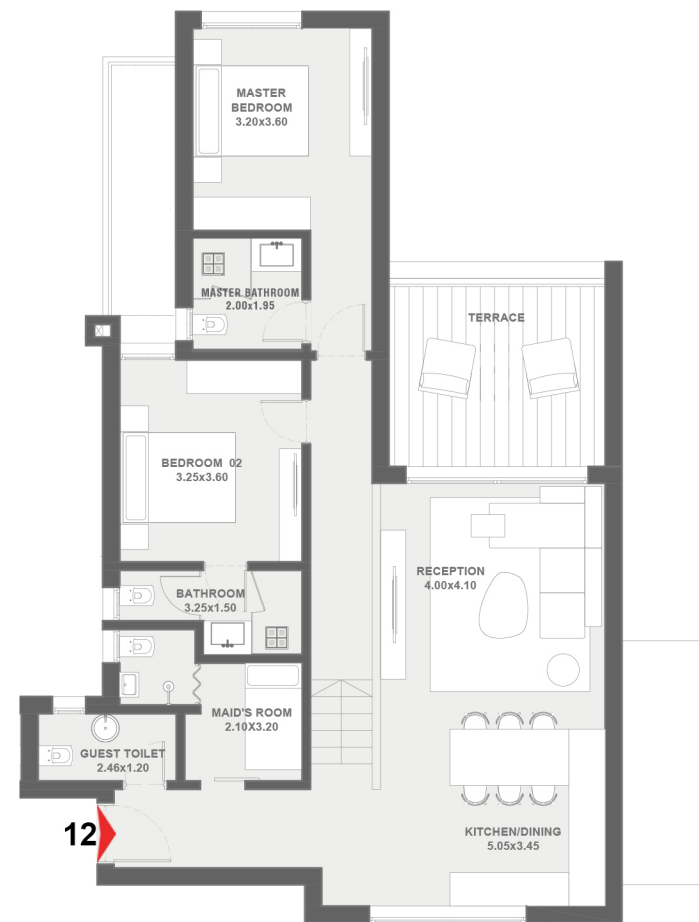

Total Area 157.0m²
Internal Area 148.0m²
Terraces Area 9.0m²

Total Area 139.0m²
Internal Area 126.0m²
Terraces Area 13.0m²

Total Area 130.0m²

Internal Area 112.0m²

Terraces Area 18.0m²

Total Area 159.0m²
Internal Area 147.0m²
Terraces Area 12.0m²

Total Area 150.0m²
Internal Area 127.0m²
Terraces Area 23.0m²

Total Area 147.0m²
Internal Area 136.0m²
Terraces Area 11.0m²

Total Area 140.0m²
Internal Area 126.0m²
Terraces Area 14.0m²

Total Area 142.0m²
Internal Area 126.0m²
Terraces Area 16.0m²