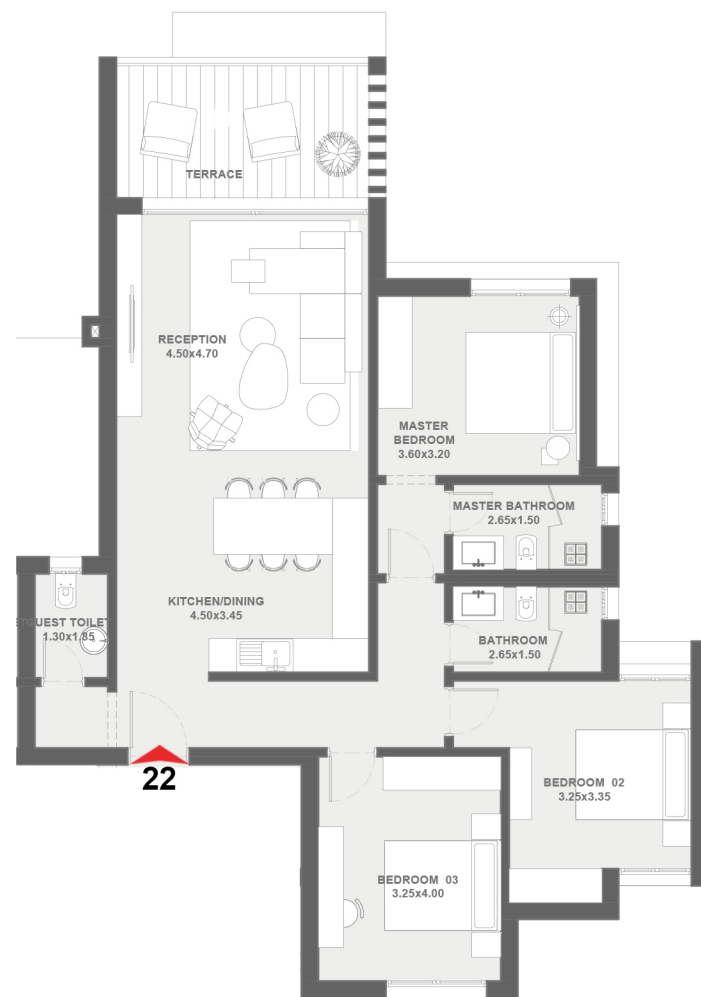

Total Area 157.0m²
Internal Area 148.0m²
Terraces Area 9.0m²

Total Area 139.0m²
Internal Area 126.0m²
Terraces Area 13.0m²

Total Area 130.0m²

Internal Area 112.0m²

Terraces Area 18.0m²

Total Area 159.0m²
Internal Area 147.0m²
Terraces Area 12.0m²

Total Area 150.0m²
Internal Area 127.0m²
Terraces Area 23.0m²

Total Area 147.0m²
Internal Area 136.0m²
Terraces Area 11.0m²

Total Area 140.0m²
Internal Area 126.0m²
Terraces Area 14.0m²

Total Area 142.0m²
Internal Area 126.0m²
Terraces Area 16.0m²