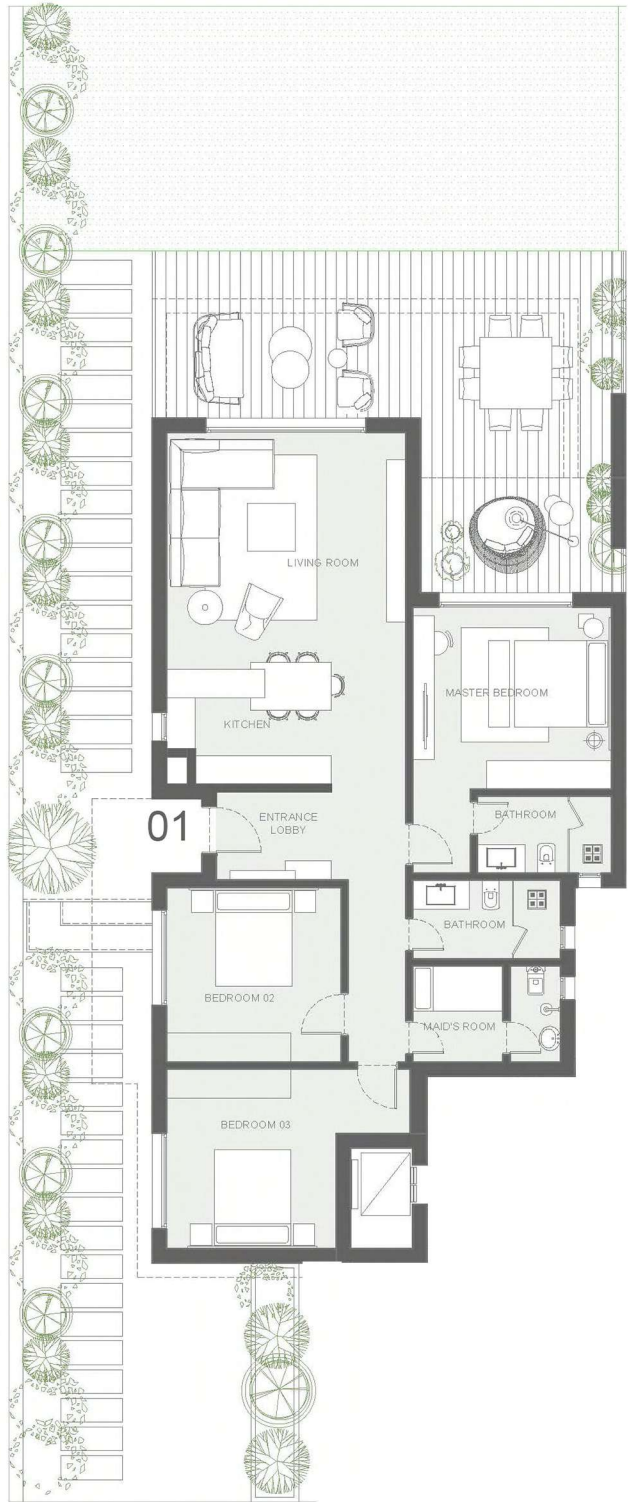

Ground Floor
2BR
Unit 02-03-04

Total Area 128m²
Internal Area 115m²
Terraces Area 13m²

First & Second Floor
2BR
Unit 11-15
21-25

Total Area 141m²
Internal Area 124m²
Terraces Area 17m²

First&Second Floor 2BR

Unit 12-13-14
21-23-24

Total Area 126m²
Internal Area 115m²
Terraces Area 11m²

Ground Floor
2BR
Unit 01-05

Total Area 122m²
Internal Area 100m²
Terraces Area 22m²

First & Second Floor

Ground Floor

SENIOR CHALET 3BR. PENTHOUSE FLOOR. OPTION 1.

SENIOR CHALET 3BR. PENTHOUSE FLOOR. OPTION 2.

Unit 02

LIVING ROOM

KITCHEN

MASTER BEDROOM

BATHROOM

ENTRANCE LOBBY

BATHROOM

BEDROOM 02

MAID'S ROOM

BEDROOM 03