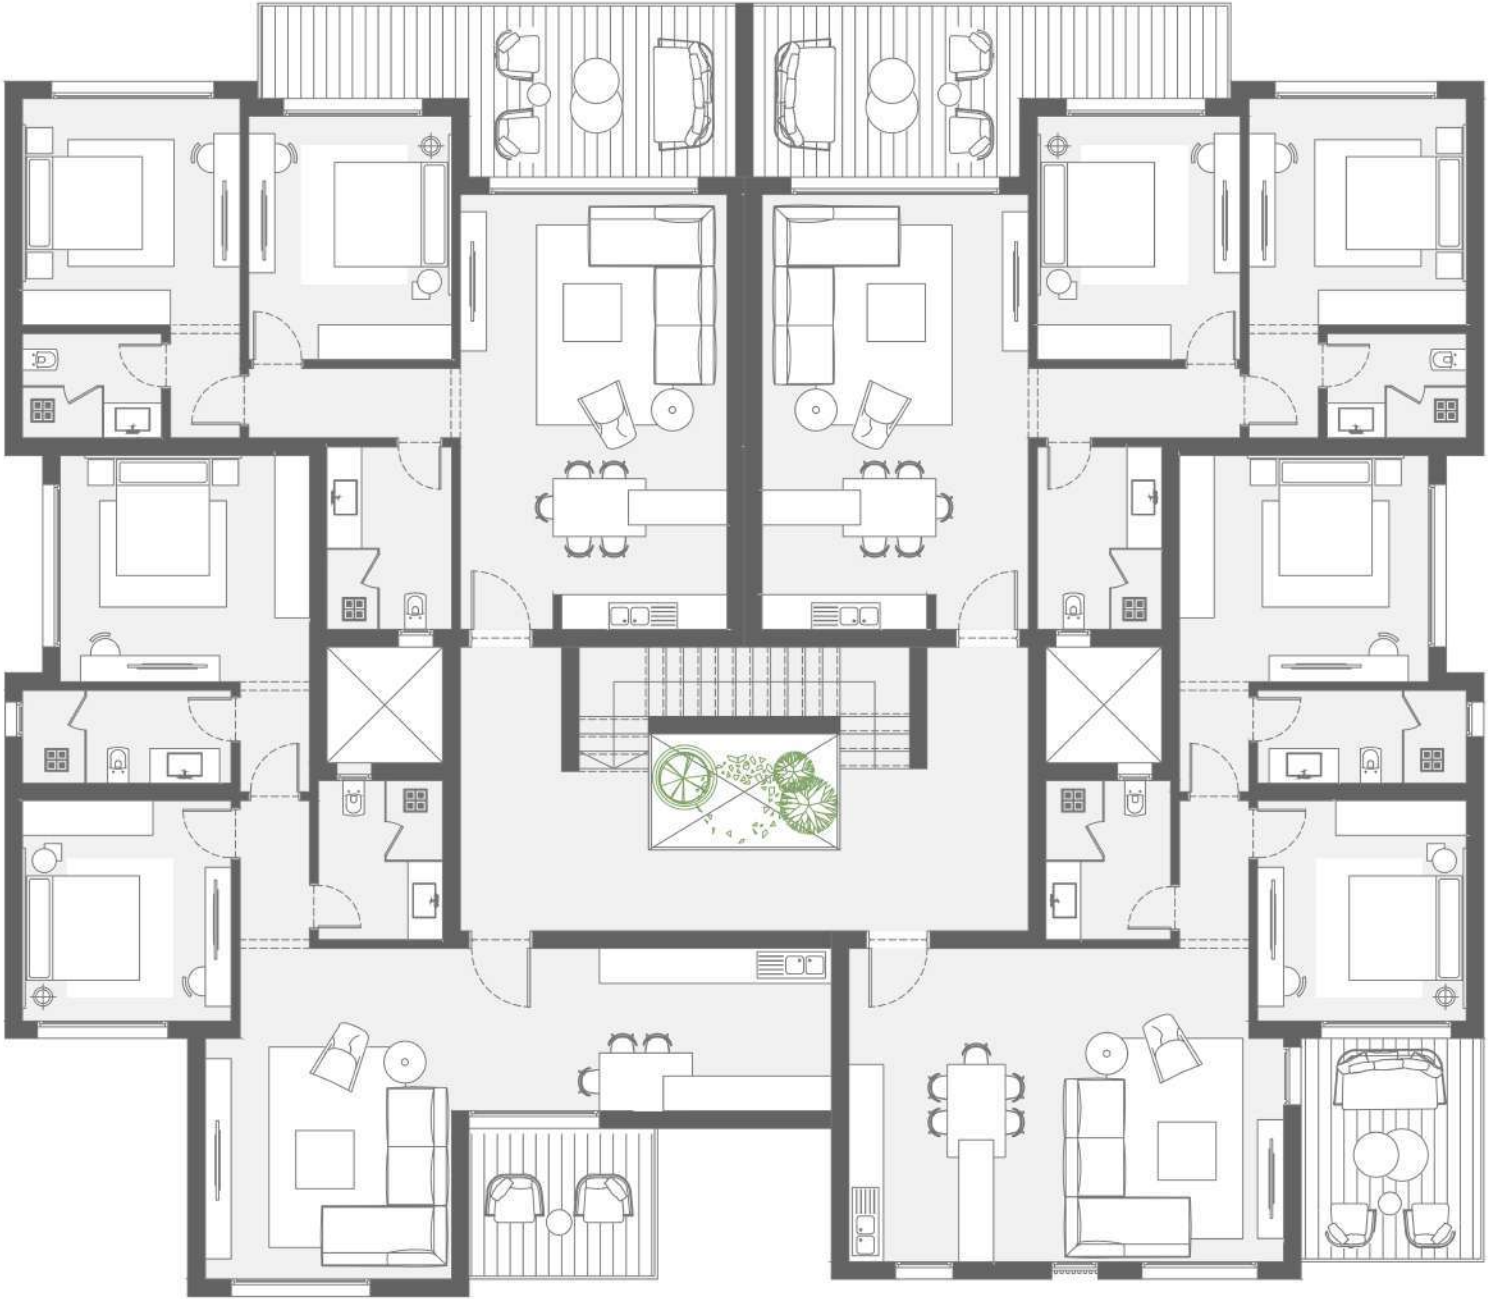

Ground Floor
2BR
Unit 02-03-04

Total Area 128m²
Internal Area 115m²
Terraces Area 13m²

First & Second Floor
2BR
Unit 11-15
21-25

Total Area 141m²
Internal Area 124m²
Terraces Area 17m²

First&Second Floor 2BR

Unit 12-13-14
21-23-24

Total Area 126m²
Internal Area 115m²
Terraces Area 11m²

Ground Floor
2BR
Unit 01-05

Total Area 122m²
Internal Area 100m²
Terraces Area 22m²

First & Second Floor

Ground Floor

SENIOR CHALET 3BR. PENTHOUSE FLOOR. OPTION 1.

SENIOR CHALET 3BR. PENTHOUSE FLOOR. OPTION 2.

Unit 02

LIVING ROOM

KITCHEN

MASTER BEDROOM

BATHROOM

ENTRANCE LOBBY

BATHROOM

BEDROOM 02

MAID'S ROOM

BEDROOM 03