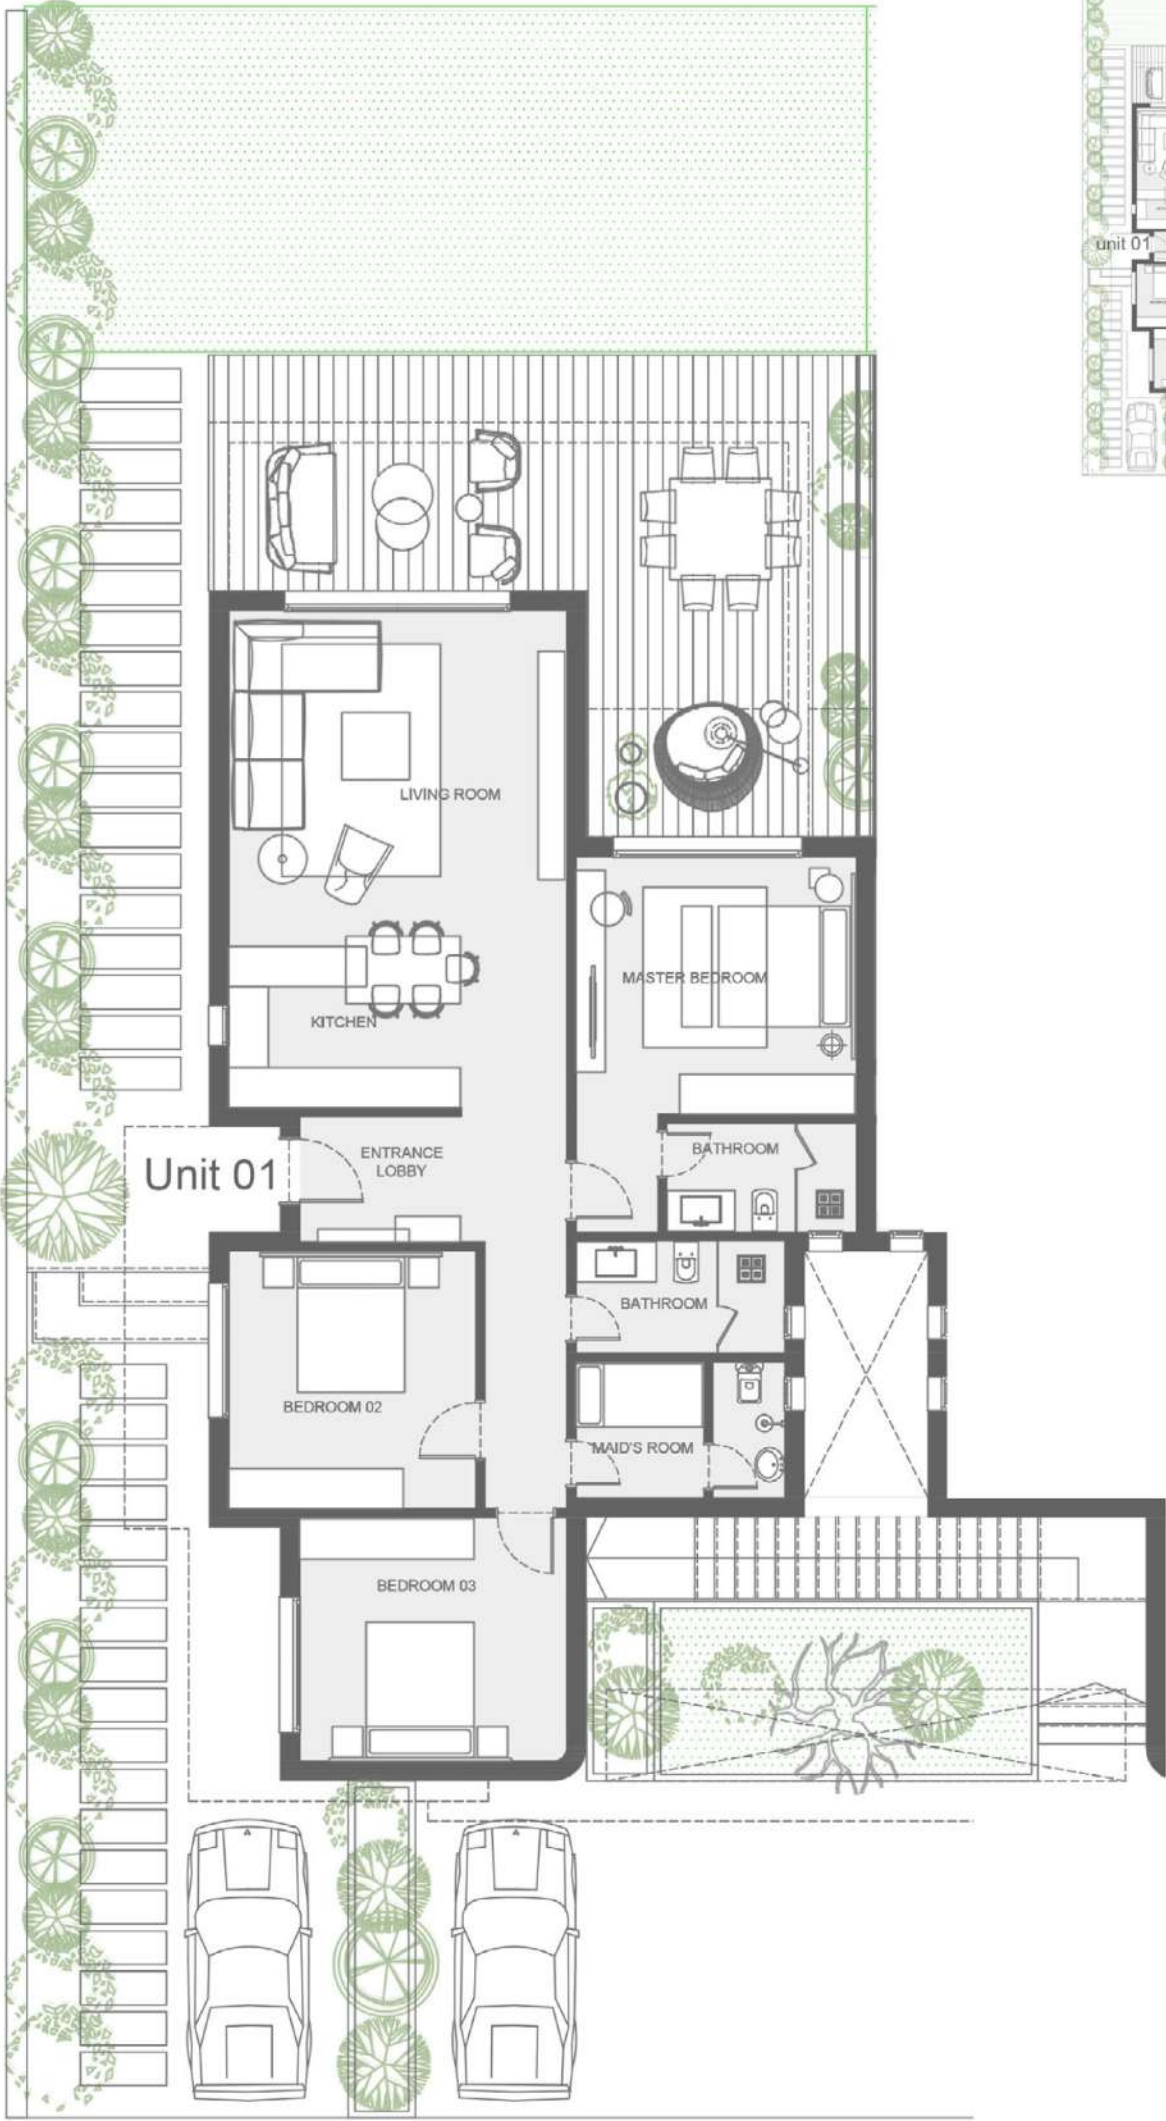

Ground Floor
2BR
Unit 02-03-04

Total Area 128m²
Internal Area 115m²
Terraces Area 13m²

First & Second Floor
2BR
Unit 11-15
21-25

Total Area 141m²
Internal Area 124m²
Terraces Area 17m²

First&Second Floor 2BR

Unit 12-13-14
21-23-24

Total Area 126m²
Internal Area 115m²
Terraces Area 11m²

Ground Floor
2BR
Unit 01-05

Total Area 122m²
Internal Area 100m²
Terraces Area 22m²

First & Second Floor

Ground Floor

SENIOR CHALET 3BR. PENTHOUSE FLOOR. OPTION 1.

SENIOR CHALET 3BR. PENTHOUSE FLOOR. OPTION 2.

Unit 02

LIVING ROOM

KITCHEN

MASTER BEDROOM

BATHROOM

ENTRANCE LOBBY

BATHROOM

BEDROOM 02

MAID'S ROOM

BEDROOM 03