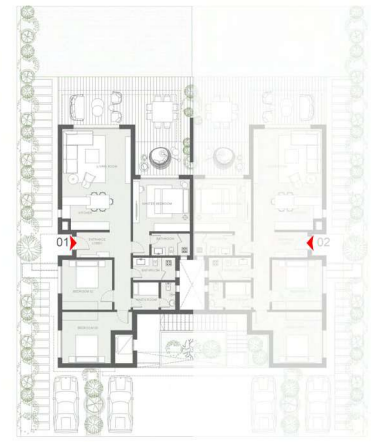

Ground Floor
2BR
Unit 02-03-04

Total Area 128m²
Internal Area 115m²
Terraces Area 13m²

First & Second Floor
2BR
Unit 11-15
21-25

Total Area 141m²
Internal Area 124m²
Terraces Area 17m²

First&Second Floor 2BR

Unit 12-13-14
21-23-24

Total Area 126m²
Internal Area 115m²
Terraces Area 11m²

Ground Floor
2BR
Unit 01-05

Total Area 122m²
Internal Area 100m²
Terraces Area 22m²

First & Second Floor

Ground Floor

SENIOR CHALET 3BR. PENTHOUSE FLOOR. OPTION 1.

SENIOR CHALET 3BR. PENTHOUSE FLOOR. OPTION 2.

Unit 02

LIVING ROOM

KITCHEN

MASTER BEDROOM

BATHROOM

ENTRANCE LOBBY

BATHROOM

BEDROOM 02

MAID'S ROOM

BEDROOM 03