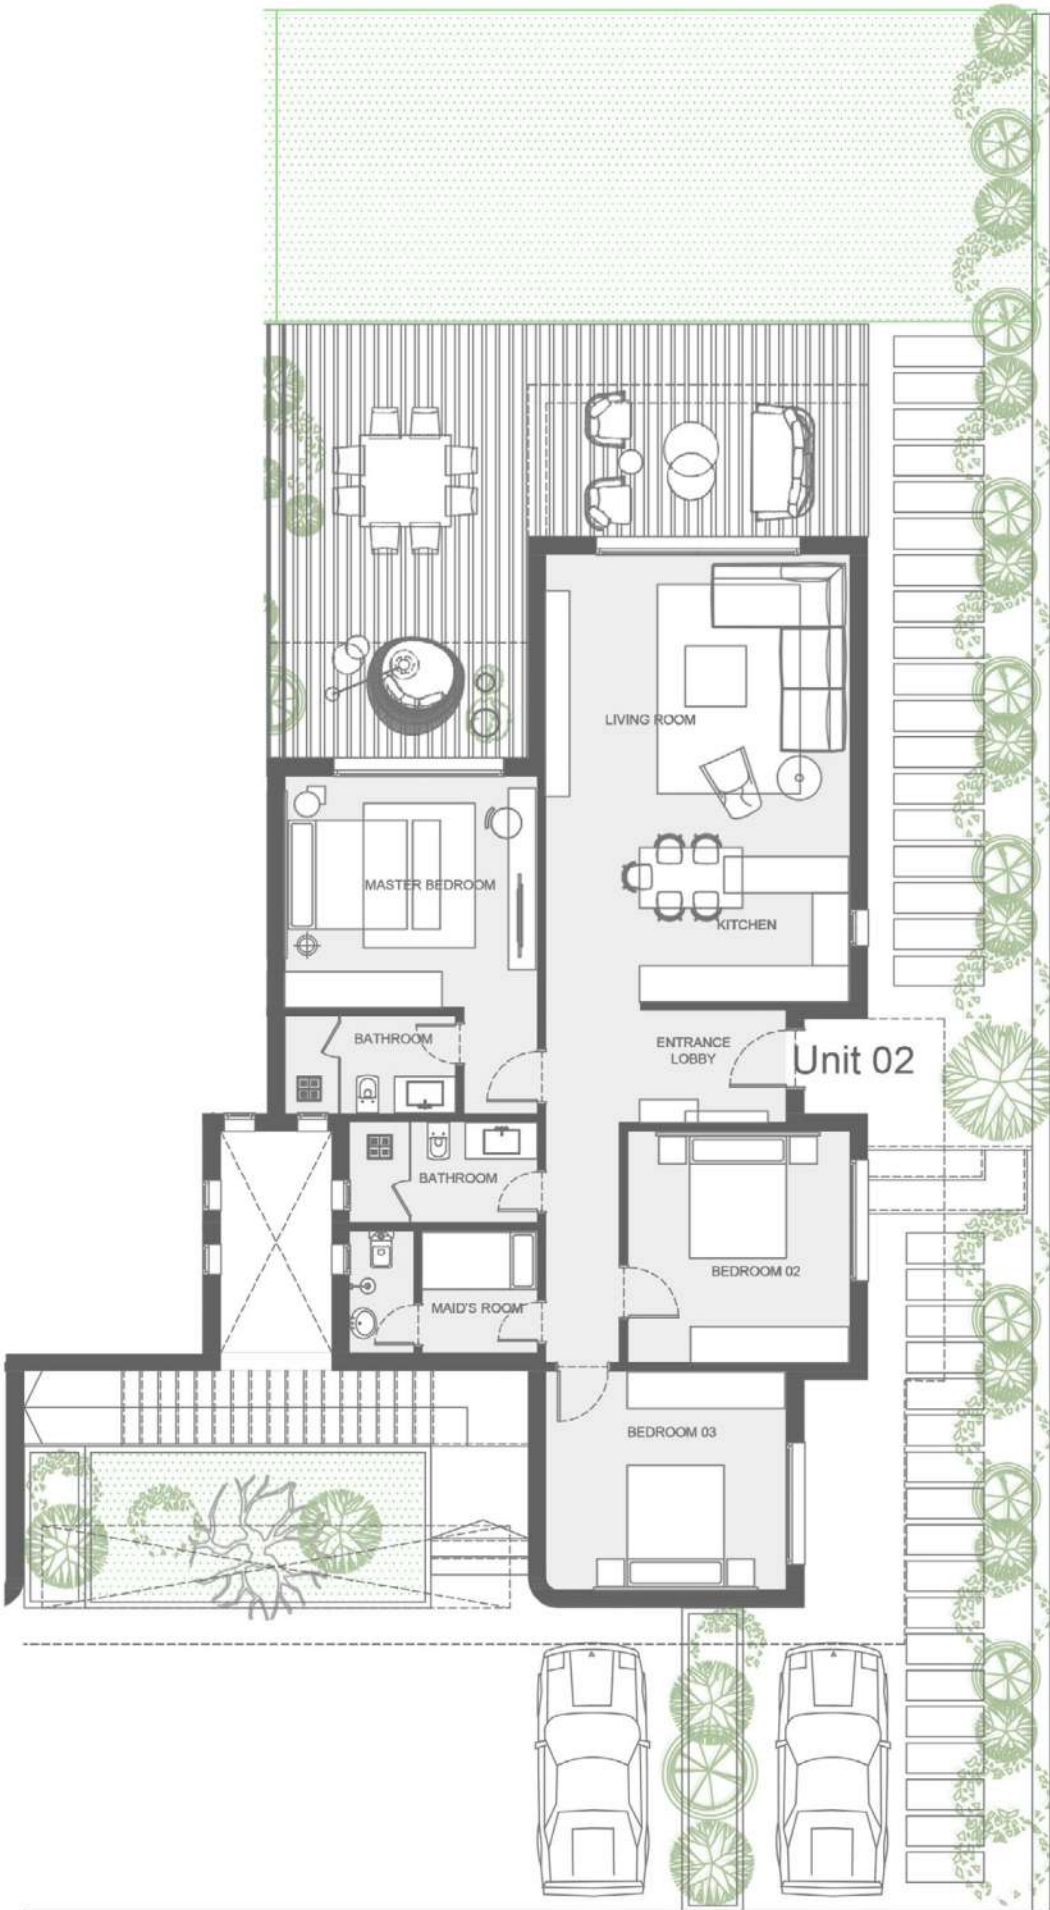

Ground Floor
2BR
Unit 02-03-04

Total Area 128m²
Internal Area 115m²
Terraces Area 13m²

First & Second Floor
2BR
Unit 11-15
21-25

Total Area 141m²
Internal Area 124m²
Terraces Area 17m²

First&Second Floor 2BR

Unit 12-13-14
21-23-24

Total Area 126m²
Internal Area 115m²
Terraces Area 11m²

Ground Floor
2BR
Unit 01-05

Total Area 122m²
Internal Area 100m²
Terraces Area 22m²

First & Second Floor

Ground Floor

SENIOR CHALET 3BR. PENTHOUSE FLOOR. OPTION 1.

SENIOR CHALET 3BR. PENTHOUSE FLOOR. OPTION 2.

Unit 02

LIVING ROOM

KITCHEN

MASTER BEDROOM

BATHROOM

ENTRANCE LOBBY

BATHROOM

BEDROOM 02

MAID'S ROOM

BEDROOM 03