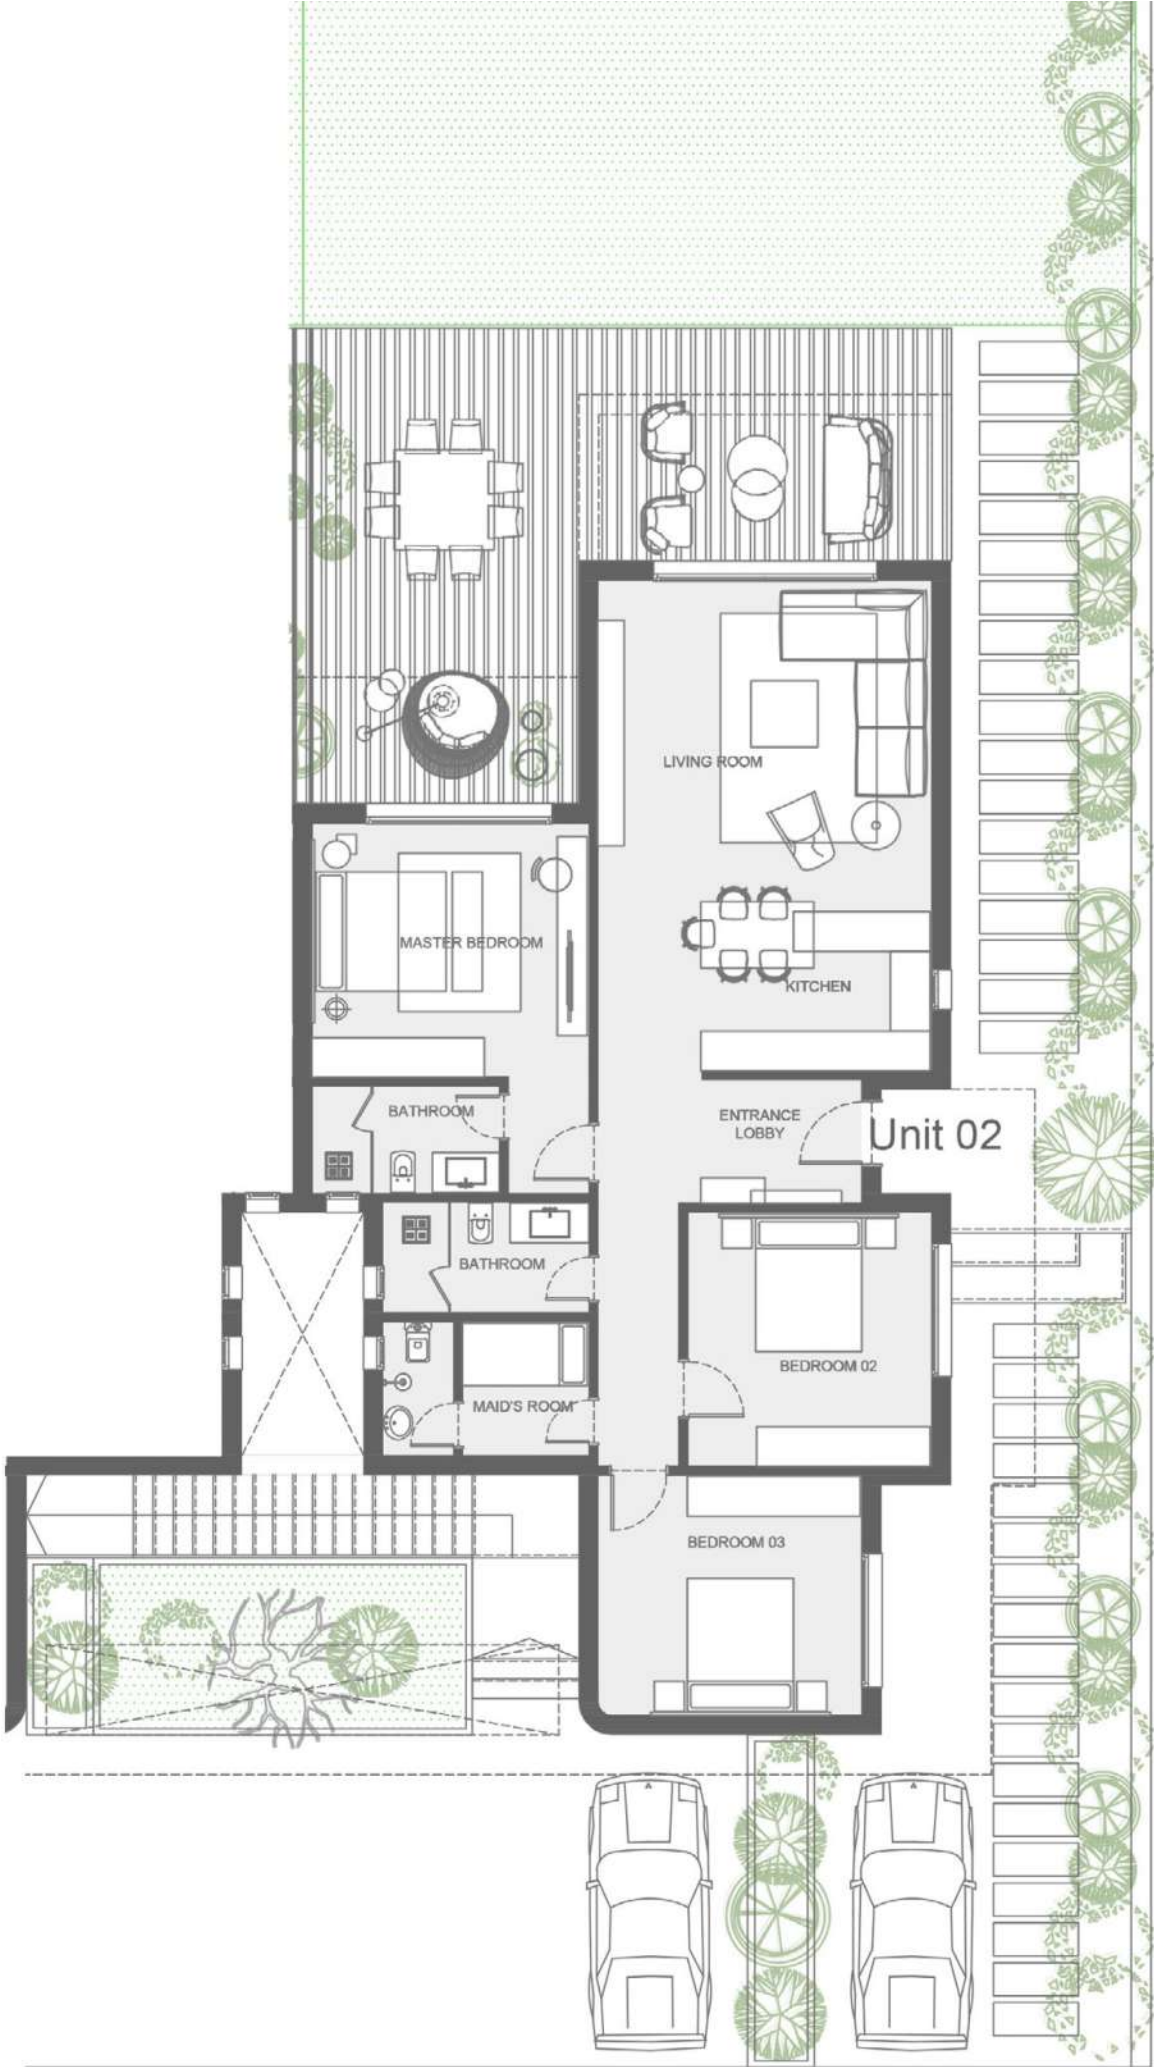

Ground Floor
2BR
Unit 02-03-04

Total Area 128m²
Internal Area 115m²
Terraces Area 13m²

First & Second Floor
2BR
Unit 11-15
21-25

Total Area 141m²
Internal Area 124m²
Terraces Area 17m²

First&Second Floor 2BR

Unit 12-13-14
21-23-24

Total Area 126m²
Internal Area 115m²
Terraces Area 11m²

Ground Floor
2BR
Unit 01-05

Total Area 122m²
Internal Area 100m²
Terraces Area 22m²

First & Second Floor

Ground Floor

SENIOR CHALET 3BR. PENTHOUSE FLOOR. OPTION 1.

SENIOR CHALET 3BR. PENTHOUSE FLOOR. OPTION 2.

Unit 02

LIVING ROOM

KITCHEN

MASTER BEDROOM

BATHROOM

ENTRANCE LOBBY

BATHROOM

BEDROOM 02

MAID'S ROOM

BEDROOM 03