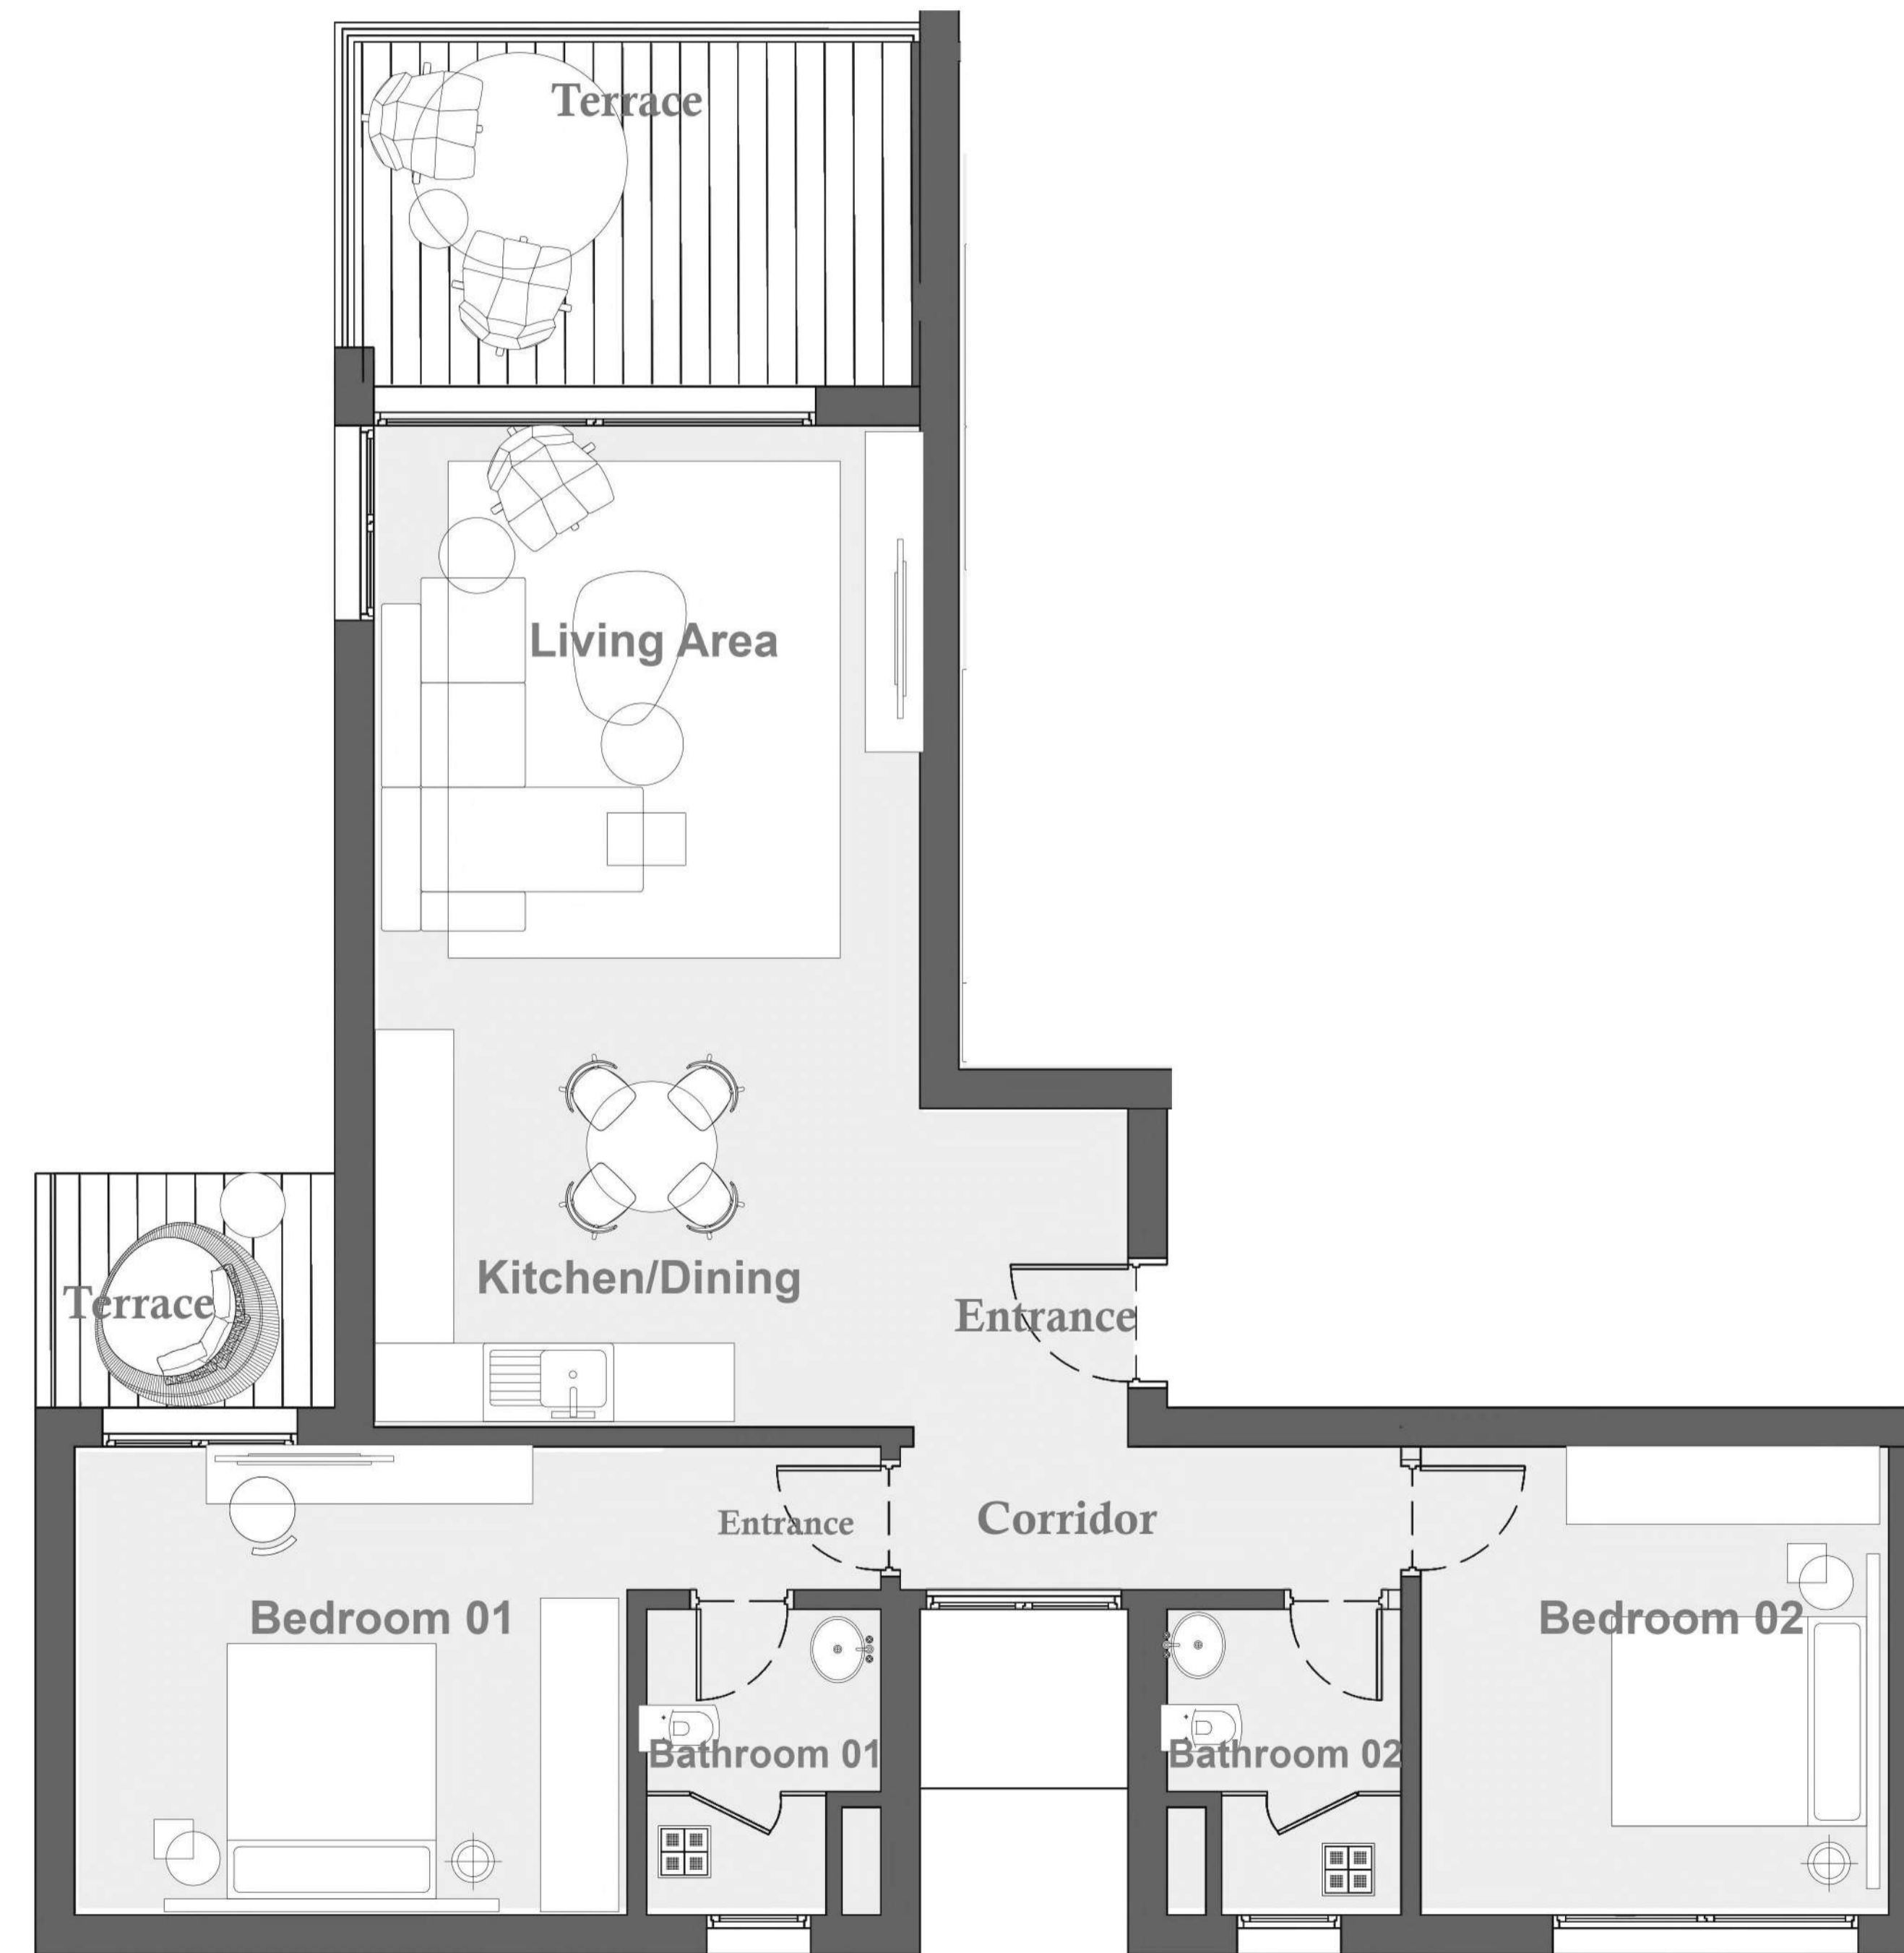

Ground Floor
2BR
Unit 02-03-04

Total Area 128m²
Internal Area 115m²
Terraces Area 13m²

First & Second Floor
2BR
Unit 11-15
21-25

Total Area 141m²
Internal Area 124m²
Terraces Area 17m²

First&Second Floor 2BR

Unit 12-13-14
21-23-24

Total Area 126m²
Internal Area 115m²
Terraces Area 11m²

Ground Floor
2BR
Unit 01-05

Total Area 122m²
Internal Area 100m²
Terraces Area 22m²

First & Second Floor

Ground Floor

SENIOR CHALET 3BR. PENTHOUSE FLOOR. OPTION 1.

SENIOR CHALET 3BR. PENTHOUSE FLOOR. OPTION 2.

Unit 02

LIVING ROOM

KITCHEN

MASTER BEDROOM

BATHROOM

ENTRANCE LOBBY

BATHROOM

BEDROOM 02

MAID'S ROOM

BEDROOM 03