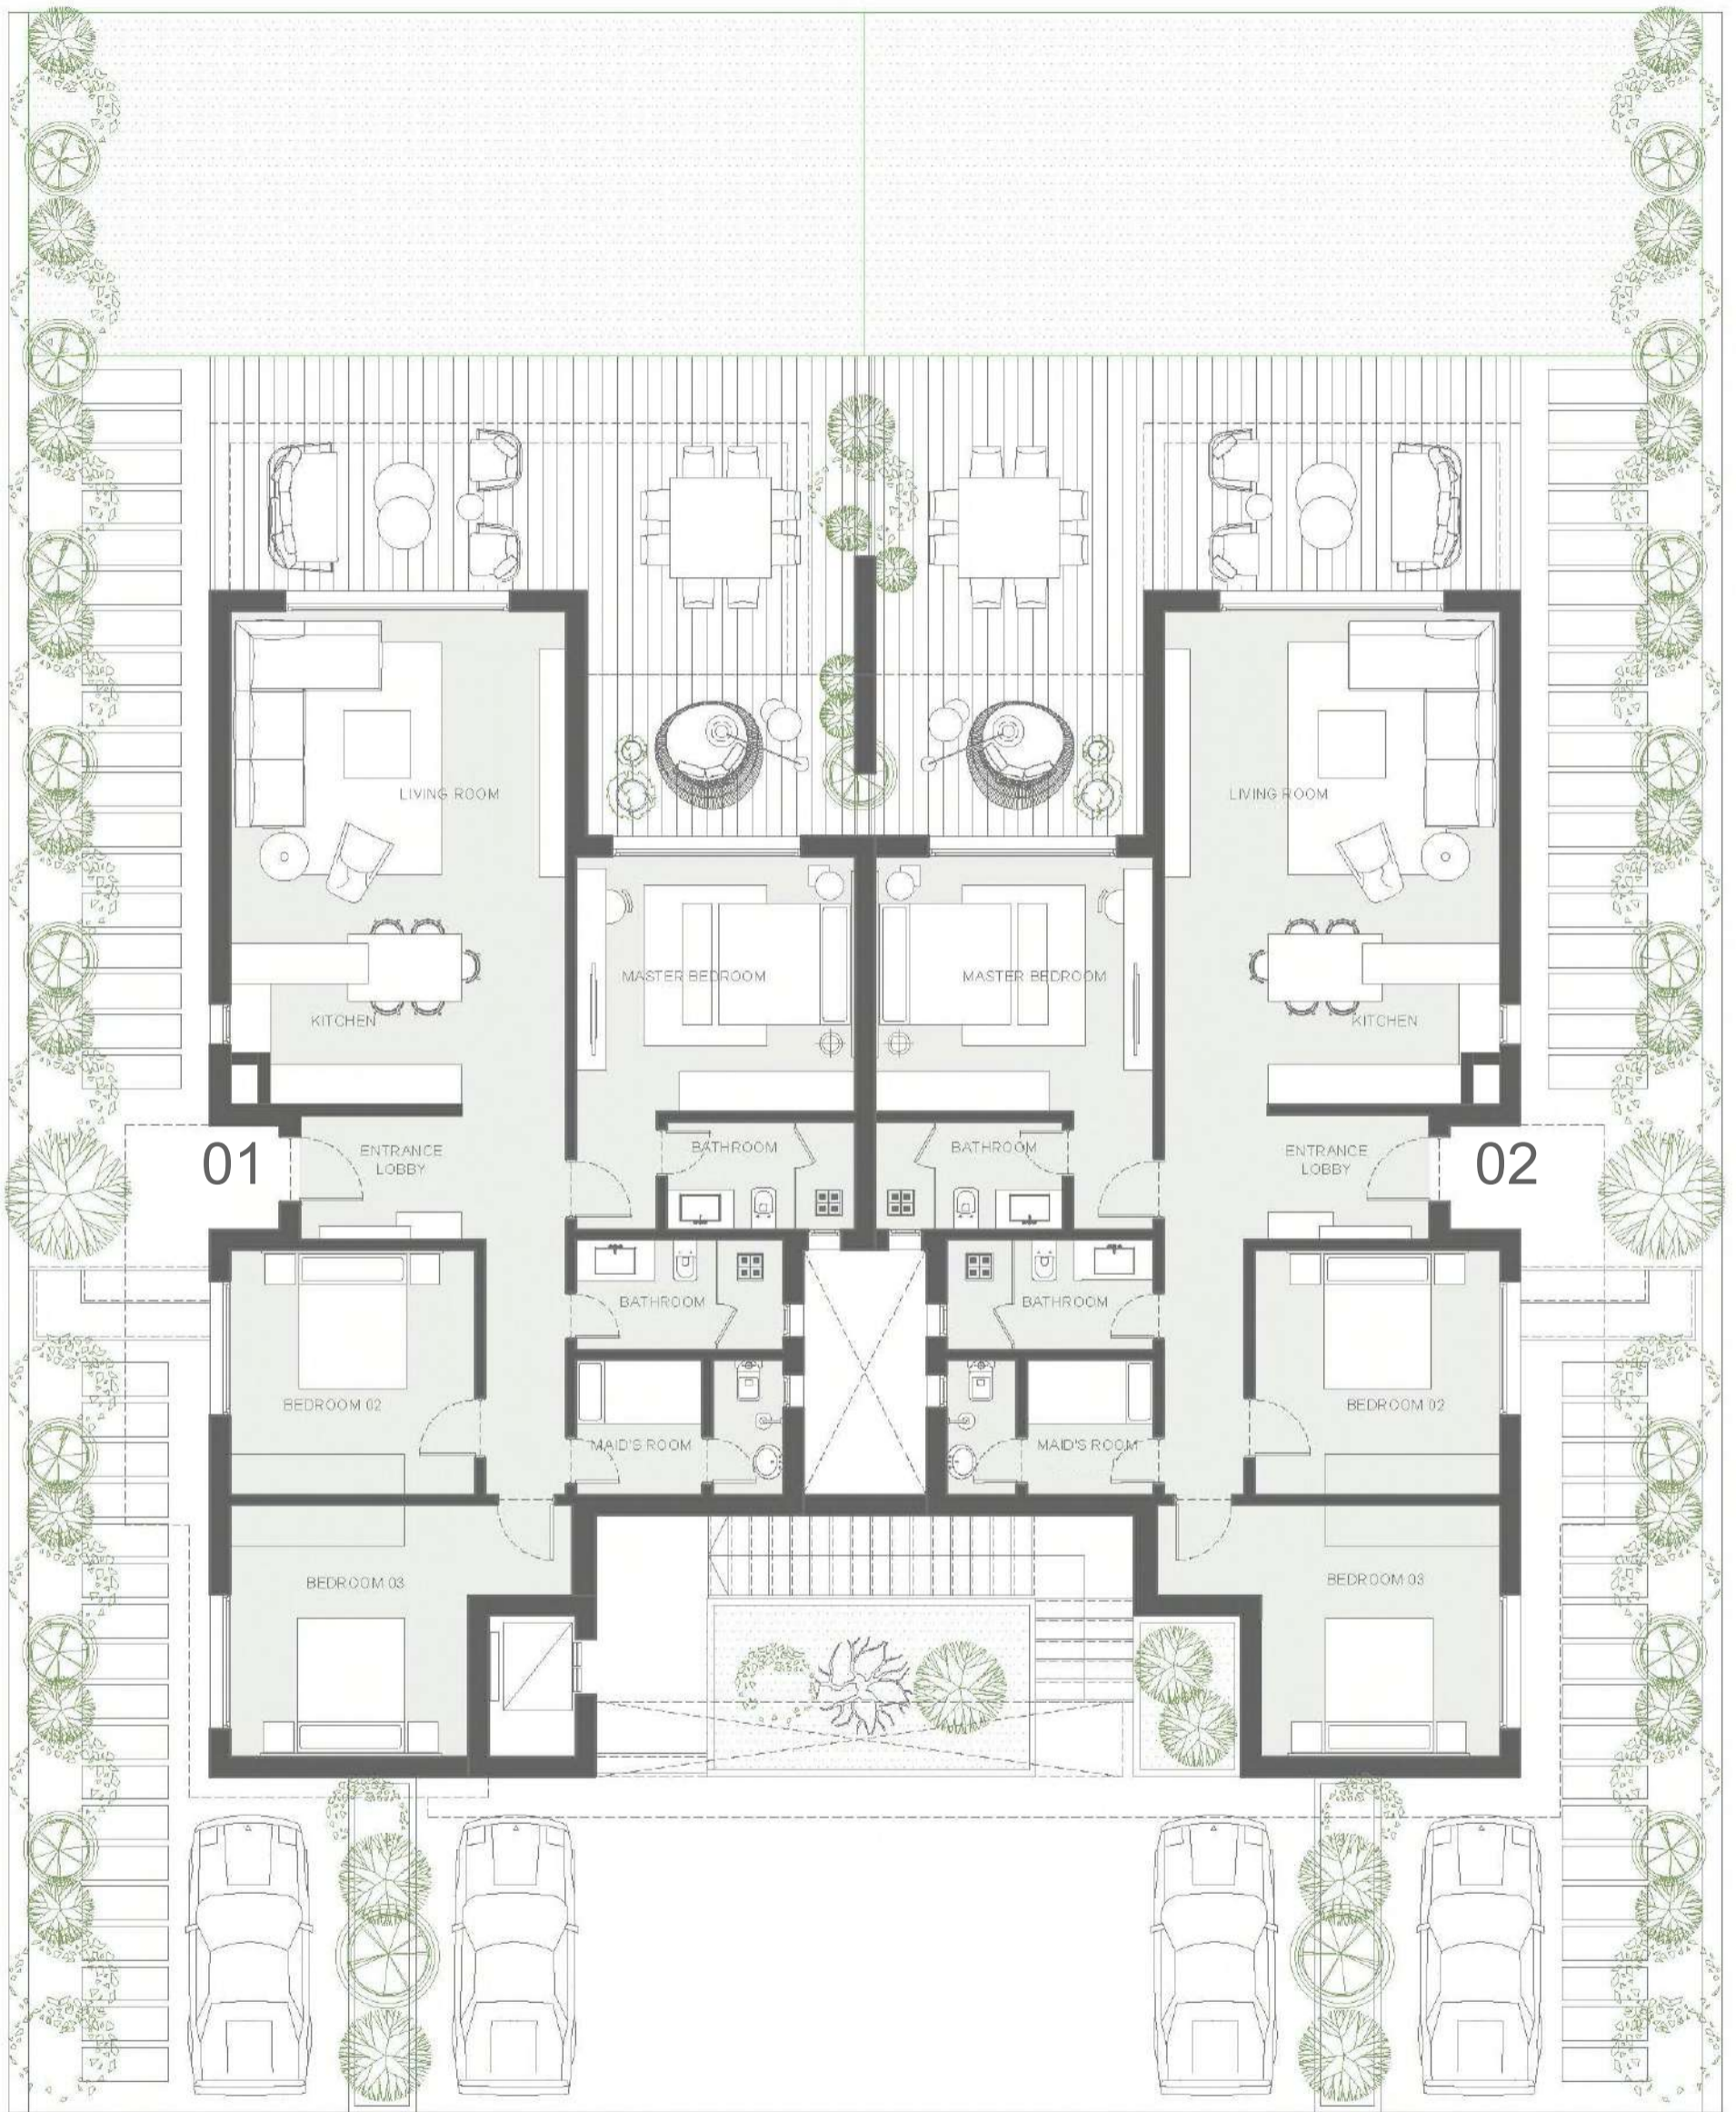

Ground Floor
2BR
Unit 02-03-04

Total Area 128m²
Internal Area 115m²
Terraces Area 13m²

First & Second Floor
2BR
Unit 11-15
21-25

Total Area 141m²
Internal Area 124m²
Terraces Area 17m²

First&Second Floor 2BR

Unit 12-13-14
21-23-24

Total Area 126m²
Internal Area 115m²
Terraces Area 11m²

Ground Floor
2BR
Unit 01-05

Total Area 122m²
Internal Area 100m²
Terraces Area 22m²

First & Second Floor

Ground Floor

SENIOR CHALET 3BR. PENTHOUSE FLOOR. OPTION 1.

SENIOR CHALET 3BR. PENTHOUSE FLOOR. OPTION 2.

Unit 02

LIVING ROOM

KITCHEN

MASTER BEDROOM

BATHROOM

ENTRANCE LOBBY

BATHROOM

BEDROOM 02

MAID'S ROOM

BEDROOM 03