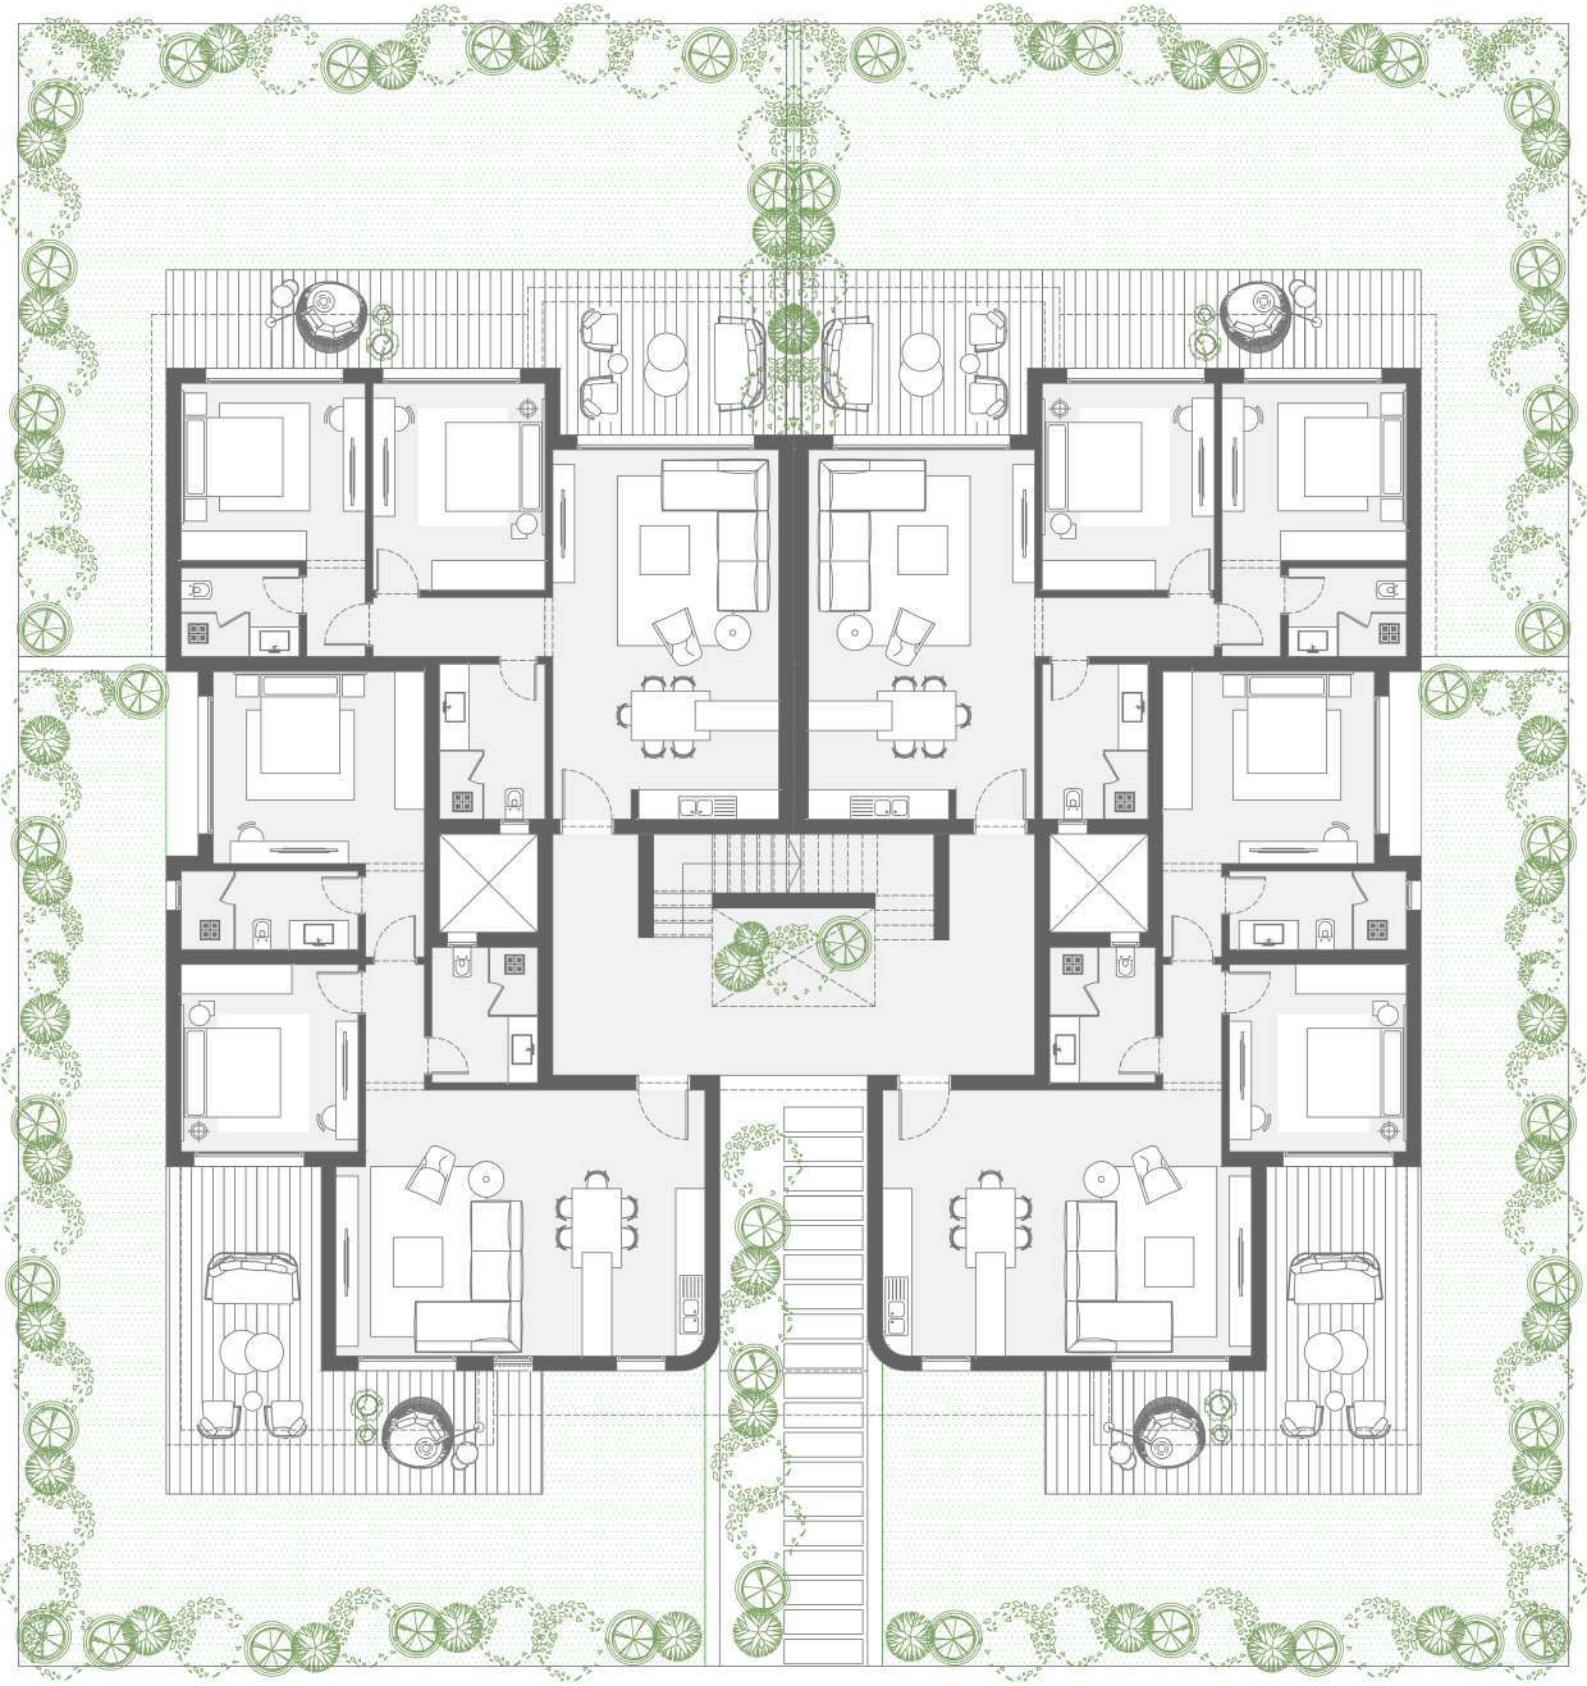

Ground Floor
2BR
Unit 02-03-04

Total Area 128m²
Internal Area 115m²
Terraces Area 13m²

First & Second Floor
2BR
Unit 11-15
21-25

Total Area 141m²
Internal Area 124m²
Terraces Area 17m²

First&Second Floor 2BR

Unit 12-13-14
21-23-24

Total Area 126m²
Internal Area 115m²
Terraces Area 11m²

Ground Floor
2BR
Unit 01-05

Total Area 122m²
Internal Area 100m²
Terraces Area 22m²

First & Second Floor

Ground Floor

SENIOR CHALET 3BR. PENTHOUSE FLOOR. OPTION 1.

SENIOR CHALET 3BR. PENTHOUSE FLOOR. OPTION 2.

Unit 02

LIVING ROOM

KITCHEN

MASTER BEDROOM

BATHROOM

ENTRANCE LOBBY

BATHROOM

BEDROOM 02

MAID'S ROOM

BEDROOM 03